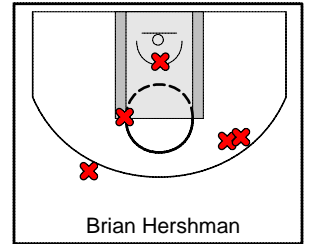

#	Name	G	MIN	FGM	FGA	FG%	2PM	2PA	2P%	3PM	3PA	3P%	FTM	FTA	FT%	OREB	DREB	REB	AST	STL	BLK	DEF	TO	PF	CHG	PM	PTS
33	Gregory Romanko	1	21	4	11	0.364	2	4	0.500	2	7	0.286	0	0	0.000	6	1	7	1	0	0	0	1	2	0	-6	10
31	Brendan Hill	1	16	2	4	0.500	2	4	0.500	0	0	0.000	0	0	0.000	1	3	4	0	1	0	0	6	3	0	-9	4
2	Andrew Sullivan	0	0	0	0	0.000	0	0	0.000	0	0	0.000	0	0	0.000	0	0	0	0	0	0	0	0	0	0	0	0
1	Cole Cummings	1	2	1	1	1.000	0	0	0.000	1	1	1.000	0	0	0.000	0	0	0	0	0	0	0	0	0	0	1	3
21	Vincent Pignone	0	0	0	0	0.000	0	0	0.000	0	0	0.000	0	0	0.000	0	0	0	0	0	0	0	0	0	0	0	0
32	Michael Hershman	1	26	4	11	0.364	1	4	0.250	3	7	0.429	0	0	0.000	0	1	1	1	0	0	0	2	3	1	-13	11
15	Kyle Wisneski	0	0	0	0	0.000	0	0	0.000	0	0	0.000	0	0	0.000	0	0	0	0	0	0	0	0	0	0	0	0
10	Matthew Baldasare	0	0	0	0	0.000	0	0	0.000	0	0	0.000	0	0	0.000	0	0	0	0	0	0	0	0	0	0	0	0
3	Rocky DeAndrade	1	22	2	6	0.333	1	2	0.500	1	4	0.250	0	0	0.000	0	2	2	0	0	0	0	3	0	0	-7	5
11	Kevin Conner	1	19	0	2	0.000	0	1	0.000	0	1	0.000	0	0	0.000	4	2	6	1	1	2	0	4	2	0	-2	0
50	Michael Boen	0	0	0	0	0.000	0	0	0.000	0	0	0.000	0	0	0.000	0	0	0	0	0	0	0	0	0	0	0	0
5	Brian Hershman	1	30	0	5	0.000	0	2	0.000	0	3	0.000	0	0	0.000	1	5	6	0	1	0	0	5	3	0	-10	0
4	Terrance O'Mara	1	26	4	11	0.364	2	8	0.250	2	3	0.667	0	2	0.000	3	1	4	0	0	0	0	2	1	3	-11	10
44	Sean Higgins	1	6	1	1	1.000	1	1	1.000	0	0	0.000	0	2	0.000	0	1	1	0	0	0	0	0	1	0	2	2
	TOTALS	1	32	18	52	0.346	9	26	0.346	9	26	0.346	0	4	0.000	15	16	31	3	3	2	0	23	15	4	-15	45