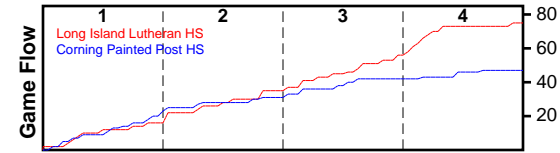

Long Island Lutheran HS

12/29/11 Long Island Lutheran HS at Corning Painted Post HS

	1	2	3	4	T
Long Island	16	19	21	19	75
Corning Painted	20	11	11	5	47