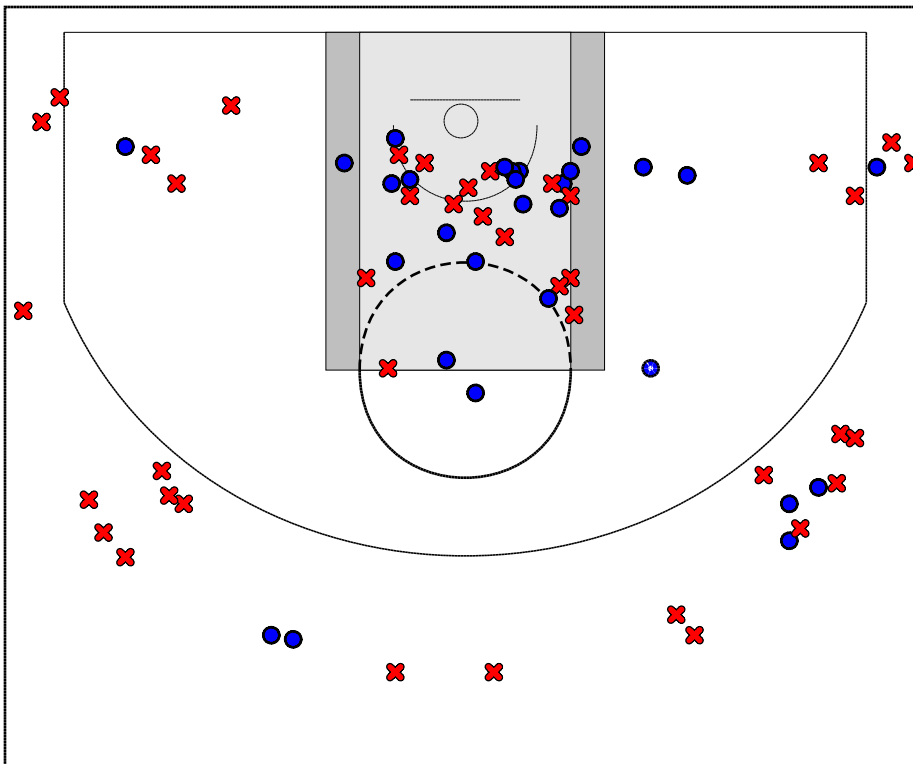

Game Summary Comparison

Statistic	Long Island Lutheran HS	Corning Painted Post HS
Points	75	47
<i>Field Goals</i>	31 / 71	15 / 39
<i>2 Point</i>	25 / 43	11 / 24
<i>3 Point</i>	6 / 28	4 / 15
<i>Free Throws</i>	7 / 11	13 / 28
Assists	8	5
Rebounds	36	23
<i>Offensive</i>	15	6
<i>Defensive</i>	21	17
Blocks	1	0
Steals	9	5
Deflections	0	0
Turnovers	11	13
Charges Taken	0	1
Personal Fouls	22	12

Long Island Lutheran HS