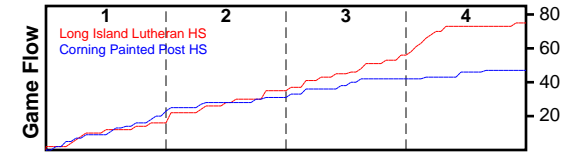

Corning Painted Post HS

12/29/11 Long Island Lutheran HS at Corning Painted Post HS

	1	2	3	4	T
Long Island	16	19	21	19	75
Corning Painted	20	11	11	5	47