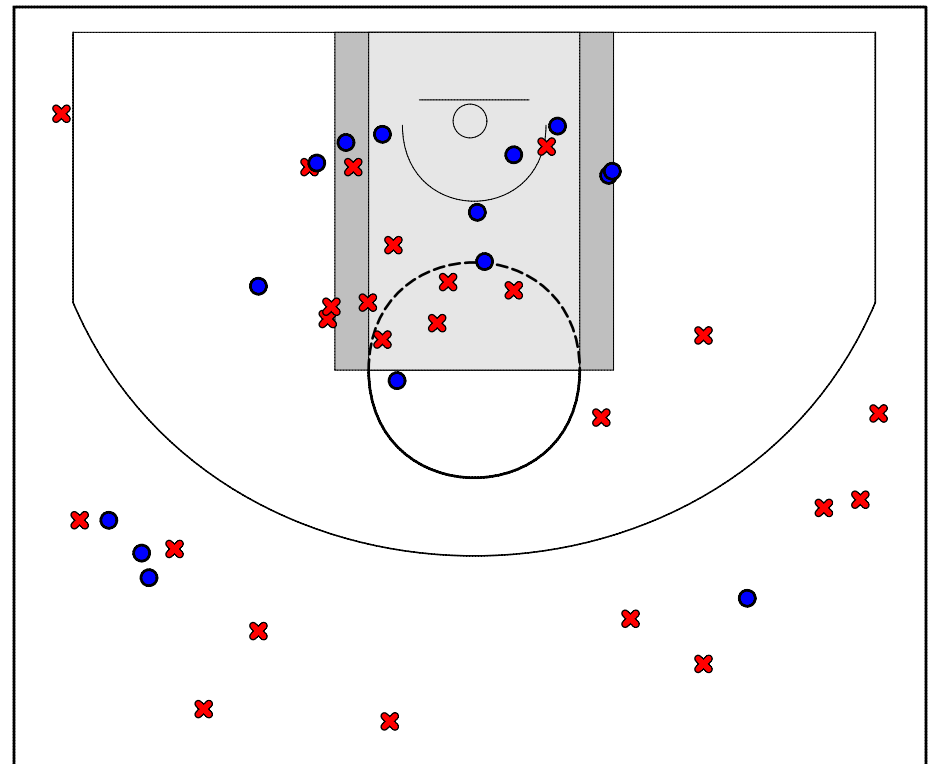

Corning Painted Post HS