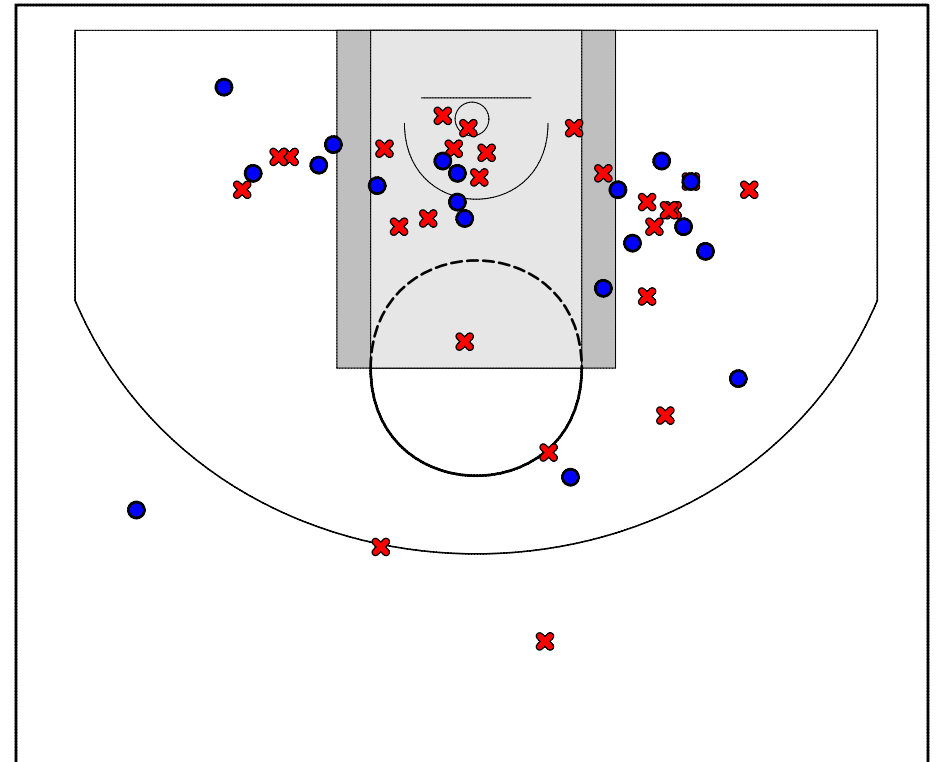

Game Summary Comparison

Statistic	Corning Painted Post HS Girls	Elmira Notre Dame Girls
Points	41	46
<i>Field Goals</i>	14 / 50	18 / 44
2 Point	11 / 39	17 / 42
3 Point	3 / 11	1 / 2
<i>Free Throws</i>	10 / 22	9 / 24
Assists	1	4
Rebounds	36	27
<i>Offensive</i>	16	8
<i>Defensive</i>	20	19
Blocks	1	1
Steals	17	13
Deflections	0	0
Turnovers	26	24
Charges Taken	2	1
Personal Fouls	16	15

Corning Painted Post HS Girls

Elmira Notre Dame Girls

Corning Painted Post HS Girls Turnovers

Period	Clock	Player	Turnover Type
1st Period	7:53	#20 Elyssa LeBaron	Steal
1st Period	2:47	#10 Sam Crane	Steal
1st Period	2:34	#20 Elyssa LeBaron	Other
1st Period	1:54	#20 Elyssa LeBaron	Steal
1st Period	0:34	#3 Mallory Frysinger	Steal
2nd Period	5:46	#10 Sam Crane	Traveling
2nd Period	3:10	#10 Sam Crane	Backcourt Clock Violation
2nd Period	3:09	#3 Mallory Frysinger	Out of Bounds
2nd Period	3:04	#12 Whitney Corby	Steal
2nd Period	1:29	#10 Sam Crane	Out of Bounds
2nd Period	0:01	#10 Sam Crane	Traveling
3rd Period	7:22	#3 Mallory Frysinger	Steal
3rd Period	7:00	#20 Elyssa LeBaron	Steal
3rd Period	6:21	#10 Sam Crane	Steal
3rd Period	5:39	#20 Elyssa LeBaron	Steal
3rd Period	5:32	#3 Mallory Frysinger	Steal
3rd Period	4:13	#20 Elyssa LeBaron	Steal
3rd Period	4:02	#20 Elyssa LeBaron	Traveling
3rd Period	3:57	#10 Sam Crane	Traveling
3rd Period	2:06	#10 Sam Crane	Steal
3rd Period	1:54	#3 Mallory Frysinger	Steal
3rd Period	0:25	#3 Mallory Frysinger	Traveling
4th Period	7:00	#10 Sam Crane	Out of Bounds
4th Period	4:49	#21 Katie Hartman	Steal
4th Period	4:43	#21 Katie Hartman	Out of Bounds
4th Period	4:32	#20 Elyssa LeBaron	Steal
4th Period	4:09	#20 Elyssa LeBaron	Steal
4th Period	3:42	#20 Elyssa LeBaron	Steal
4th Period	0:13	#20 Elyssa LeBaron	Other
4th Period	0:00	#15 Sara Trifoso	Traveling