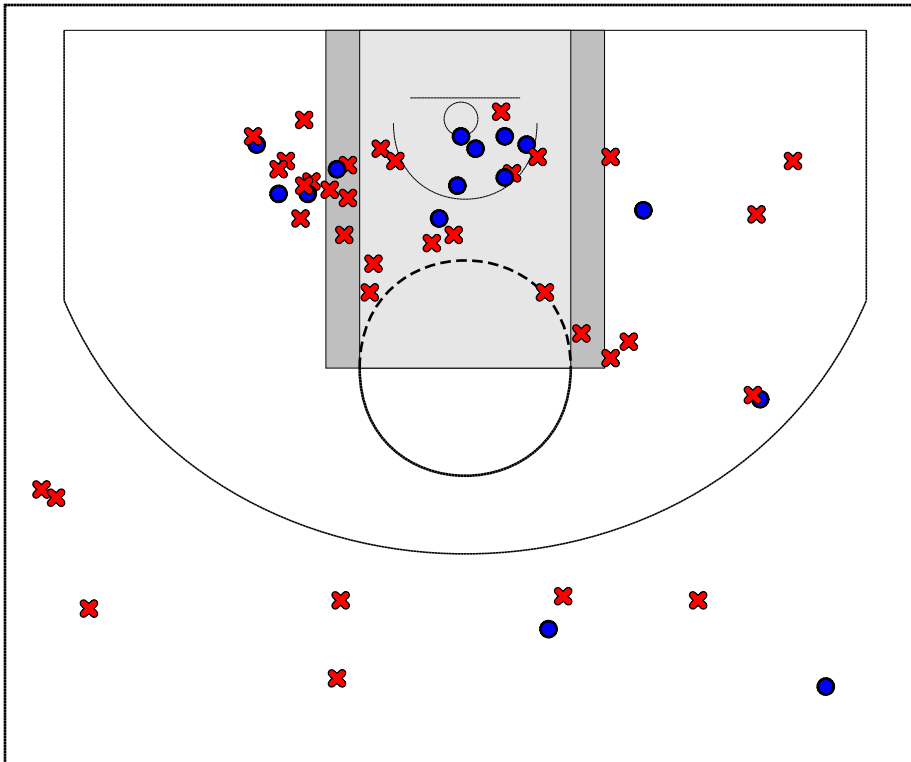

Game Summary Comparison

Statistic	Corning Painted Post HS Girls	Elmira Notre Dame Girls
Points	41	46
<i>Field Goals</i>	14 / 50	18 / 44
2 Point	11 / 39	17 / 42
3 Point	3 / 11	1 / 2
<i>Free Throws</i>	10 / 22	9 / 24
Assists	1	4
Rebounds	36	27
<i>Offensive</i>	16	8
<i>Defensive</i>	20	19
Blocks	1	1
Steals	17	13
Deflections	0	0
Turnovers	26	24
Charges Taken	2	1
Personal Fouls	16	15

Corning Painted Post HS Girls

Elmira Notre Dame Girls

Corning Painted Post HS Girls Turnovers

Period	Clock	Player	Turnover Type
1st Period	7:53	#20 Elyssa LeBaron	Steal
1st Period	2:47	#10 Sam Crane	Steal
1st Period	2:34	#20 Elyssa LeBaron	Other
1st Period	1:54	#20 Elyssa LeBaron	Steal
1st Period	0:34	#3 Mallory Frysinger	Steal
2nd Period	5:46	#10 Sam Crane	Traveling
2nd Period	3:10	#10 Sam Crane	Backcourt Clock Violation
2nd Period	3:09	#3 Mallory Frysinger	Out of Bounds
2nd Period	3:04	#12 Whitney Corby	Steal
2nd Period	1:29	#10 Sam Crane	Out of Bounds
2nd Period	0:01	#10 Sam Crane	Traveling
3rd Period	7:22	#3 Mallory Frysinger	Steal
3rd Period	7:00	#20 Elyssa LeBaron	Steal
3rd Period	6:21	#10 Sam Crane	Steal
3rd Period	5:39	#20 Elyssa LeBaron	Steal
3rd Period	5:32	#3 Mallory Frysinger	Steal
3rd Period	4:13	#20 Elyssa LeBaron	Steal
3rd Period	4:02	#20 Elyssa LeBaron	Traveling
3rd Period	3:57	#10 Sam Crane	Traveling
3rd Period	2:06	#10 Sam Crane	Steal
3rd Period	1:54	#3 Mallory Frysinger	Steal
3rd Period	0:25	#3 Mallory Frysinger	Traveling
4th Period	7:00	#10 Sam Crane	Out of Bounds
4th Period	4:49	#21 Katie Hartman	Steal
4th Period	4:43	#21 Katie Hartman	Out of Bounds
4th Period	4:32	#20 Elyssa LeBaron	Steal
4th Period	4:09	#20 Elyssa LeBaron	Steal
4th Period	3:42	#20 Elyssa LeBaron	Steal
4th Period	0:13	#20 Elyssa LeBaron	Other
4th Period	0:00	#15 Sara Trifoso	Traveling