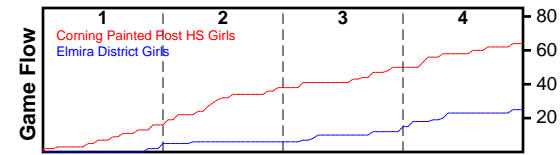

Elmira District Girls

12/28/11 Corning Painted Post HS Girls at Elmira District Girls

	1	2	3	4	T
Corning Painted	16	22	12	14	64
Elmira District Girls	2	4	9	10	25