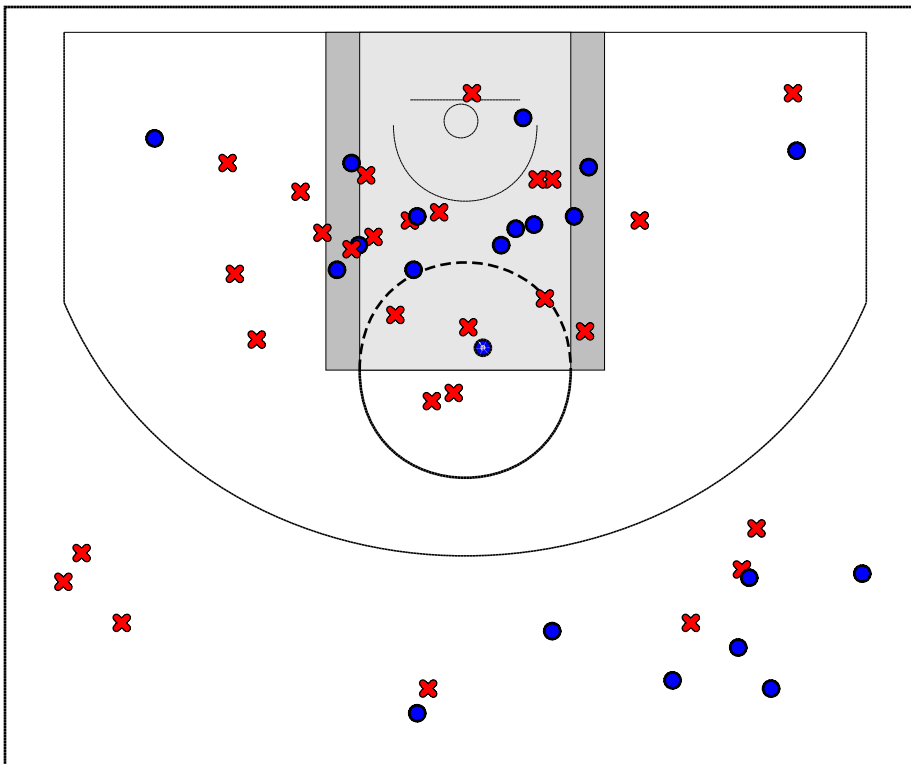

Game Summary Comparison

Statistic	Corning Painted Post HS Girls	Elmira District Girls
Points	64	25
<i>Field Goals</i>	23 / 55	8 / 45
<i>2 Point</i>	15 / 37	4 / 32
<i>3 Point</i>	8 / 18	4 / 13
<i>Free Throws</i>	10 / 17	5 / 10
Assists	6	1
Rebounds	40	27
<i>Offensive</i>	16	11
<i>Defensive</i>	24	16
Blocks	1	2
Steals	10	8
Deflections	0	0
Turnovers	17	19
Charges Taken	0	0
Personal Fouls	9	13

Corning Painted Post HS Girls