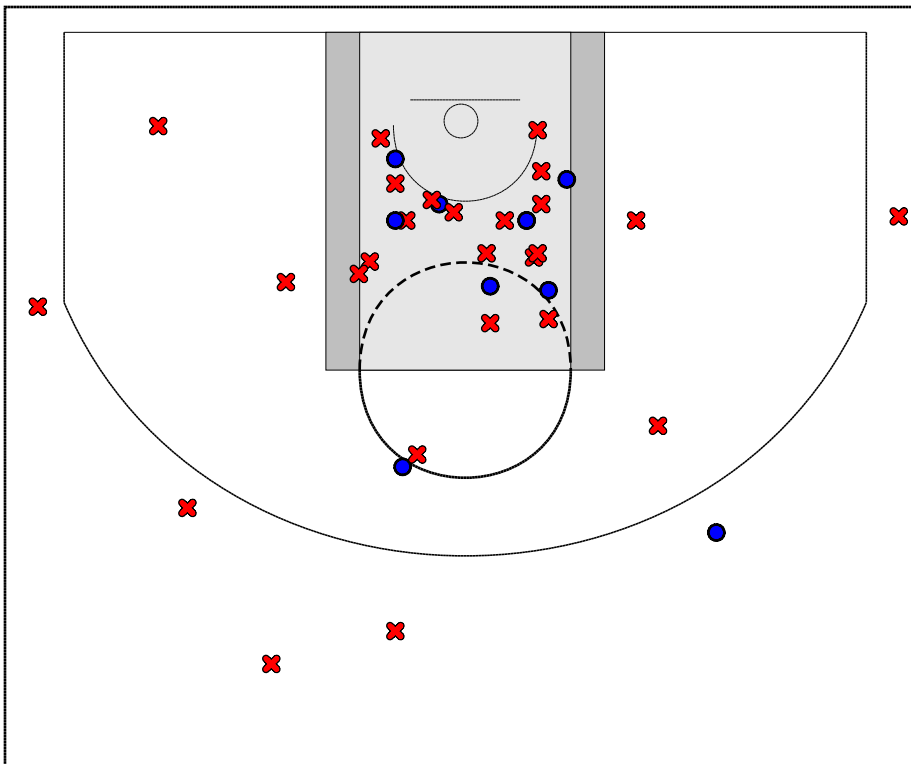

Game Summary Comparison

Statistic	Elmira Notre Dame Girls	Horseheads HS Girls
Points	23	69
<i>Field Goals</i>	10 / 37	31 / 56
<i>2 Point</i>	10 / 32	31 / 50
<i>3 Point</i>	0 / 5	0 / 6
<i>Free Throws</i>	3 / 5	7 / 18
Assists	4	9
Rebounds	17	32
<i>Offensive</i>	4	16
<i>Defensive</i>	13	16
Blocks	2	1
Steals	5	16
Deflections	0	0
Turnovers	23	13
Charges Taken	0	0
Personal Fouls	12	11

Elmira Notre Dame Girls