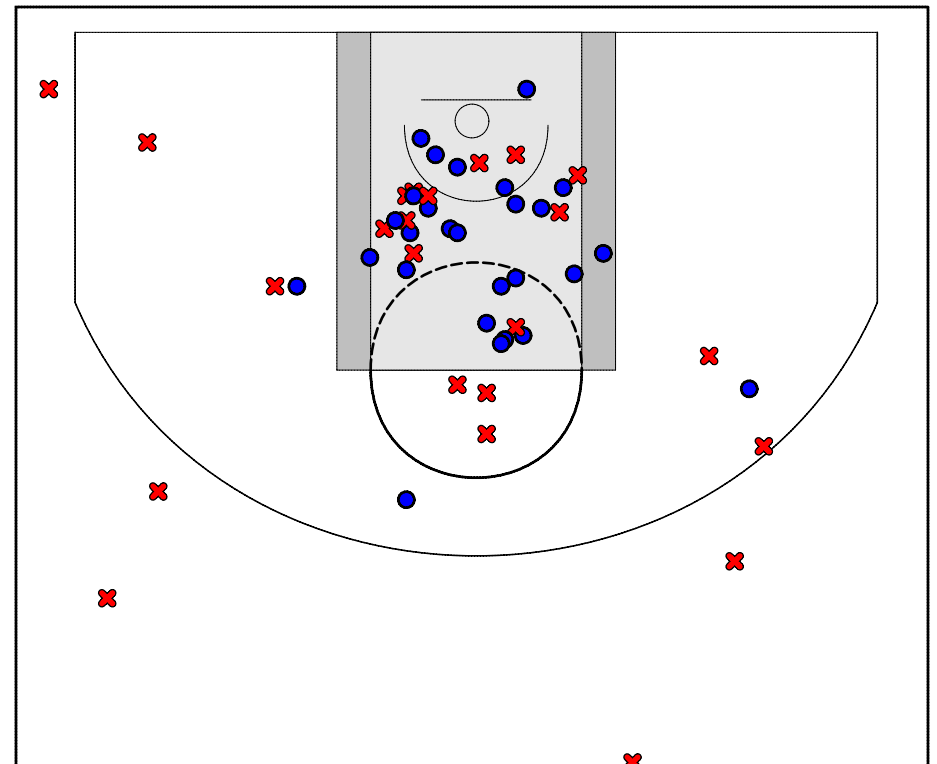

Horseheads HS Girls