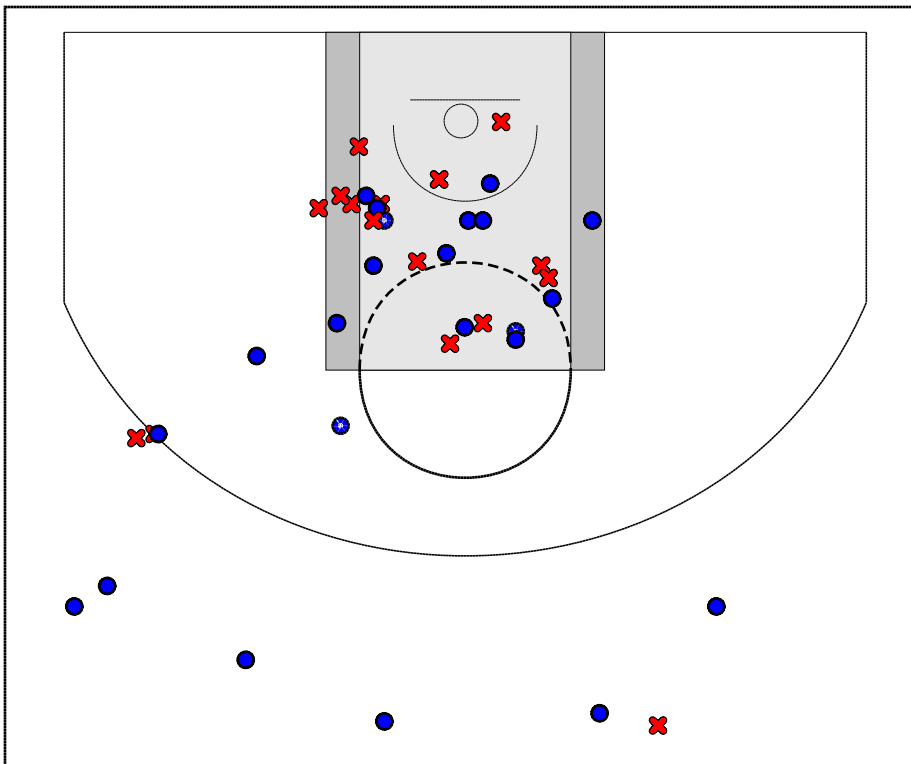

Game Summary Comparison

Statistic	Mount St. Michael Academy	Concord HS
Points	68	57
<i>Field Goals</i>	24 / 46	25 / 49
2 Point	15 / 31	22 / 36
3 Point	9 / 15	3 / 13
<i>Free Throws</i>	11 / 16	4 / 11
Assists	5	6
Rebounds	25	23
<i>Offensive</i>	5	7
<i>Defensive</i>	20	16
Blocks	3	2
Steals	4	6
Deflections	0	0
Turnovers	8	8
Charges Taken	1	0
Personal Fouls	9	14

Mount St. Michael Academy