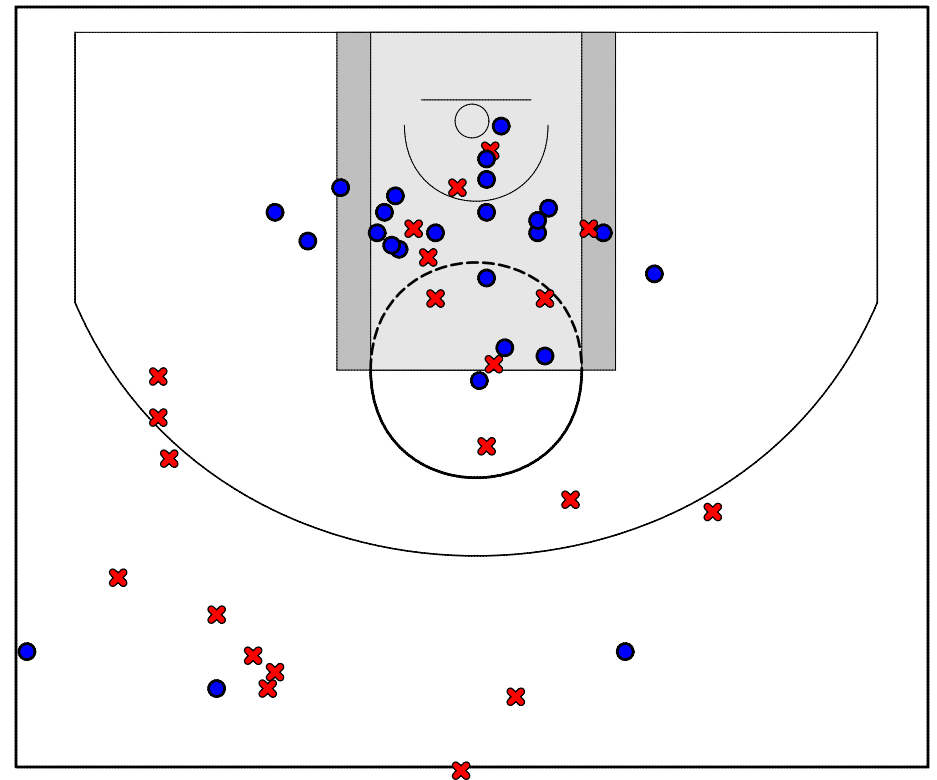

Game Summary Comparison

Statistic	Mount St. Michael Academy	Concord HS
Points	68	57
<i>Field Goals</i>	24 / 46	25 / 49
2 Point	15 / 31	22 / 36
3 Point	9 / 15	3 / 13
<i>Free Throws</i>	11 / 16	4 / 11
Assists	5	6
Rebounds	25	23
<i>Offensive</i>	5	7
<i>Defensive</i>	20	16
Blocks	3	2
Steals	4	6
Deflections	0	0
Turnovers	8	8
Charges Taken	1	0
Personal Fouls	9	14

Concord HS