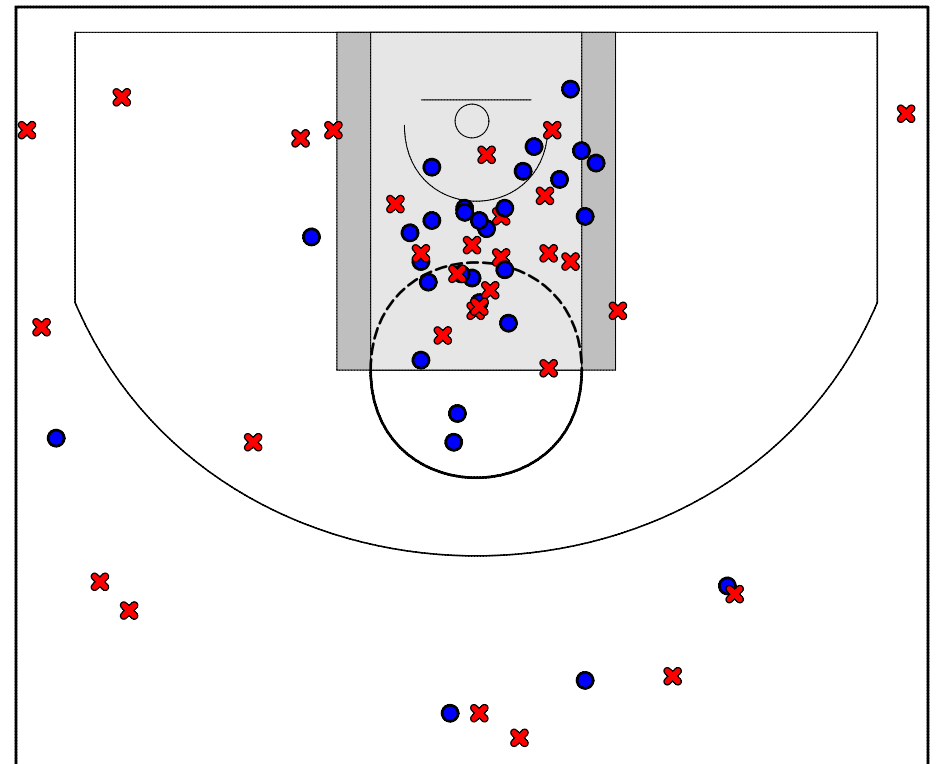

## Game Summary Comparison

Statistic	Troy HS	Elmira Notre Dame HS
Points	31	60
<i>Field Goals</i>	13 / 55	26 / 58
2 Point	12 / 37	22 / 45
3 Point	1 / 18	4 / 13
<i>Free Throws</i>	4 / 11	4 / 16
Assists	7	12
Rebounds	24	44
<i>Offensive</i>	11	19
<i>Defensive</i>	13	25
Blocks	1	7
Steals	14	11
Deflections	0	0
Turnovers	18	17
Charges Taken	4	1
Personal Fouls	13	12

### Troy HS Turnovers

Period	Clock	Player	Turnover Type
1st Period	7:29	#4 Evan Polly	Steal
1st Period	4:45	#12 Jed Wright	Out of Bounds
1st Period	4:05	#4 Evan Polly	Steal
1st Period	3:23	#12 Jed Wright	Steal
1st Period	2:33	#5 Brandon Mattocks	Out of Bounds
1st Period	2:00	#12 Jed Wright	Steal
2nd Period	7:05	#21 Chad Cole	Out of Bounds
2nd Period	5:11	#15 Lucas Haven	Out of Bounds
2nd Period	2:08	#4 Evan Polly	Traveling
2nd Period	1:27	#4 Evan Polly	Steal
3rd Period	7:39	#4 Evan Polly	Steal
3rd Period	7:34	#4 Evan Polly	Traveling
3rd Period	6:05	#4 Evan Polly	Steal
3rd Period	5:17	#4 Evan Polly	Steal
3rd Period	4:56	#12 Jed Wright	Steal
3rd Period	2:46	#10 Zach Root	Steal
3rd Period	1:47	#12 Jed Wright	Steal
3rd Period	1:04	#5 Brandon Mattocks	Steal
4th Period	6:46	#21 Chad Cole	Steal
4th Period	3:34	#5 Brandon Mattocks	Steal

### Troy HS Fouls

Period	Clock	Player	Foul
1st Period	7:31	#10 Zach Root	Blocking (Def)
1st Period	5:32	#10 Zach Root	Reaching in (Def)
2nd Period	6:20	#10 Zach Root	Pushing (Def)
2nd Period	6:13	#4 Evan Polly	Holding (Def)
2nd Period	3:52	#15 Lucas Haven	Charging (Off)
3rd Period	6:09	#20 Ryan Reeves	Tripping (Def)
3rd Period	6:05	#4 Evan Polly	Pushing (Def)
3rd Period	4:33	#10 Zach Root	Pushing (Def)
3rd Period	3:09	#40 Quintin Wandell	Reaching in (Def)
4th Period	7:49	#21 Chad Cole	Pushing (Def)
4th Period	6:15	#5 Brandon Mattocks	Pushing (Def)
4th Period	3:03	#4 Evan Polly	Blocking (Def)
4th Period	1:07	#20 Ryan Reeves	Pushing (Def)