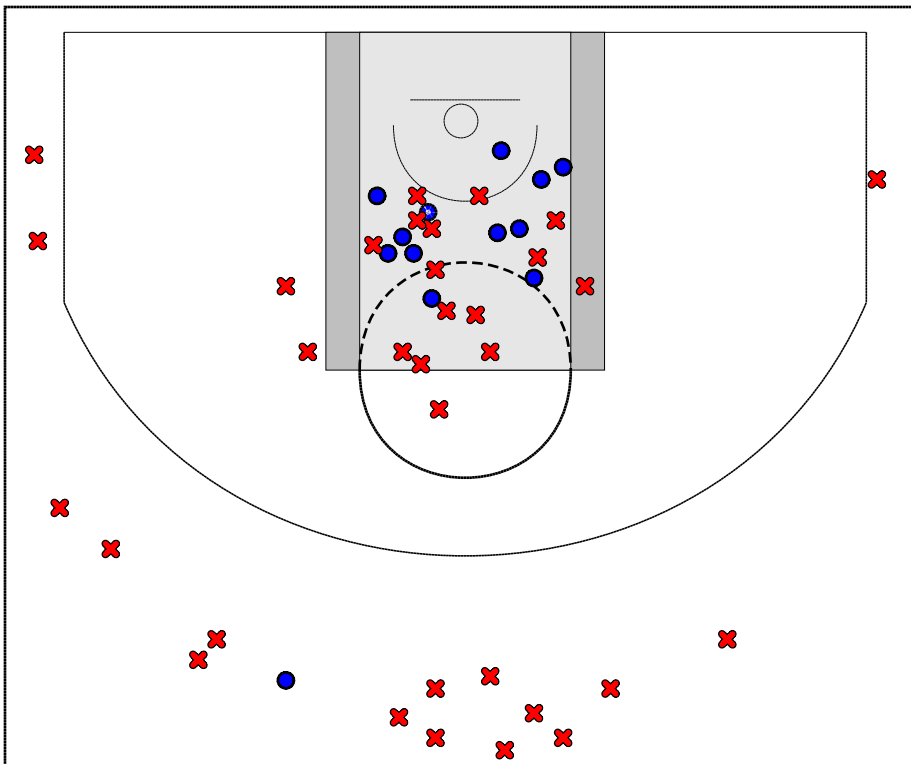

Game Summary Comparison

Statistic	Troy HS	Elmira Notre Dame HS
Points	31	60
<i>Field Goals</i>	13 / 55	26 / 58
2 Point	12 / 37	22 / 45
3 Point	1 / 18	4 / 13
<i>Free Throws</i>	4 / 11	4 / 16
Assists	7	12
Rebounds	24	44
<i>Offensive</i>	11	19
<i>Defensive</i>	13	25
Blocks	1	7
Steals	14	11
Deflections	0	0
Turnovers	18	17
Charges Taken	4	1
Personal Fouls	13	12

Troy HS